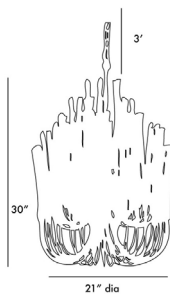

ARTERIOS

TILDA SMALL CHANDELIER

89559

H: 30 IN, Dia: 21.00 IN

Whitewash Stained Wood, White

Contract Suitable As Is

5-light chandelier with five tiers of wooden sticks on curved iron arms, all in a whitewash finish. The wooden dowels are placed atop pliable arms. During installation, please ensure that all bulbs are not touching any of the wooden dowels. If they are, gently press the arm away from the bulb about an inch to allow heat to properly disperse. Due to the organic nature of the wood used to create this piece, each piece will

APPEARANCE

Material	Iron, Wood
Material Type	Agarwood
Finish	White, Whitewashed Wood
Top Coat/Sealant	true

DIMENSIONS

Minimum Hanging Height	30 IN
Maximum Hanging Height	66 IN
Canopy	H: 1.25 IN, Dia: 4.50 IN

WIRING

Rating	Indoor Only
Cord	10 FT, Clear/Silver, SVT
Socket	5, Type B=-E12 Other
Photographed Bulb	Frosted Bent Tip Candelabra Bulb
Maximum Watt	25
Voltage	110-120 V

CERTIFICATIONS

Cerifications	Mexico Australia, EU, United Kingdom, Middle East, United States, Canada
---------------	---